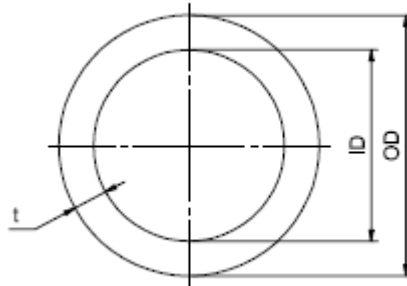

## Copper Nickel Pipe - EEMUA 234

Material Cu-Ni 90/10 and Cu-Ni 70/30					
Diameter Size		EEMUA 234			
Nominal	Actual OD	16 Bar		20 Bar	
		Wall Thickness (mm), t	Theoretical Weight (Kg/M)	Wall Thickness (mm), t	Theoretical Weight (Kg/M)
Inch	mm				
Seamless Pipe					
1/2	16	2	0.79	2	0.79
3/4	25	2	1.30	2	1.30
1	30	2.5	1.93	2.5	1.93
1 1/4	38	2.5	2.50	2.5	2.50
1 1/2	44.5	2.5	2.95	2.5	2.95
2	57	2.5	3.83	2.5	3.83